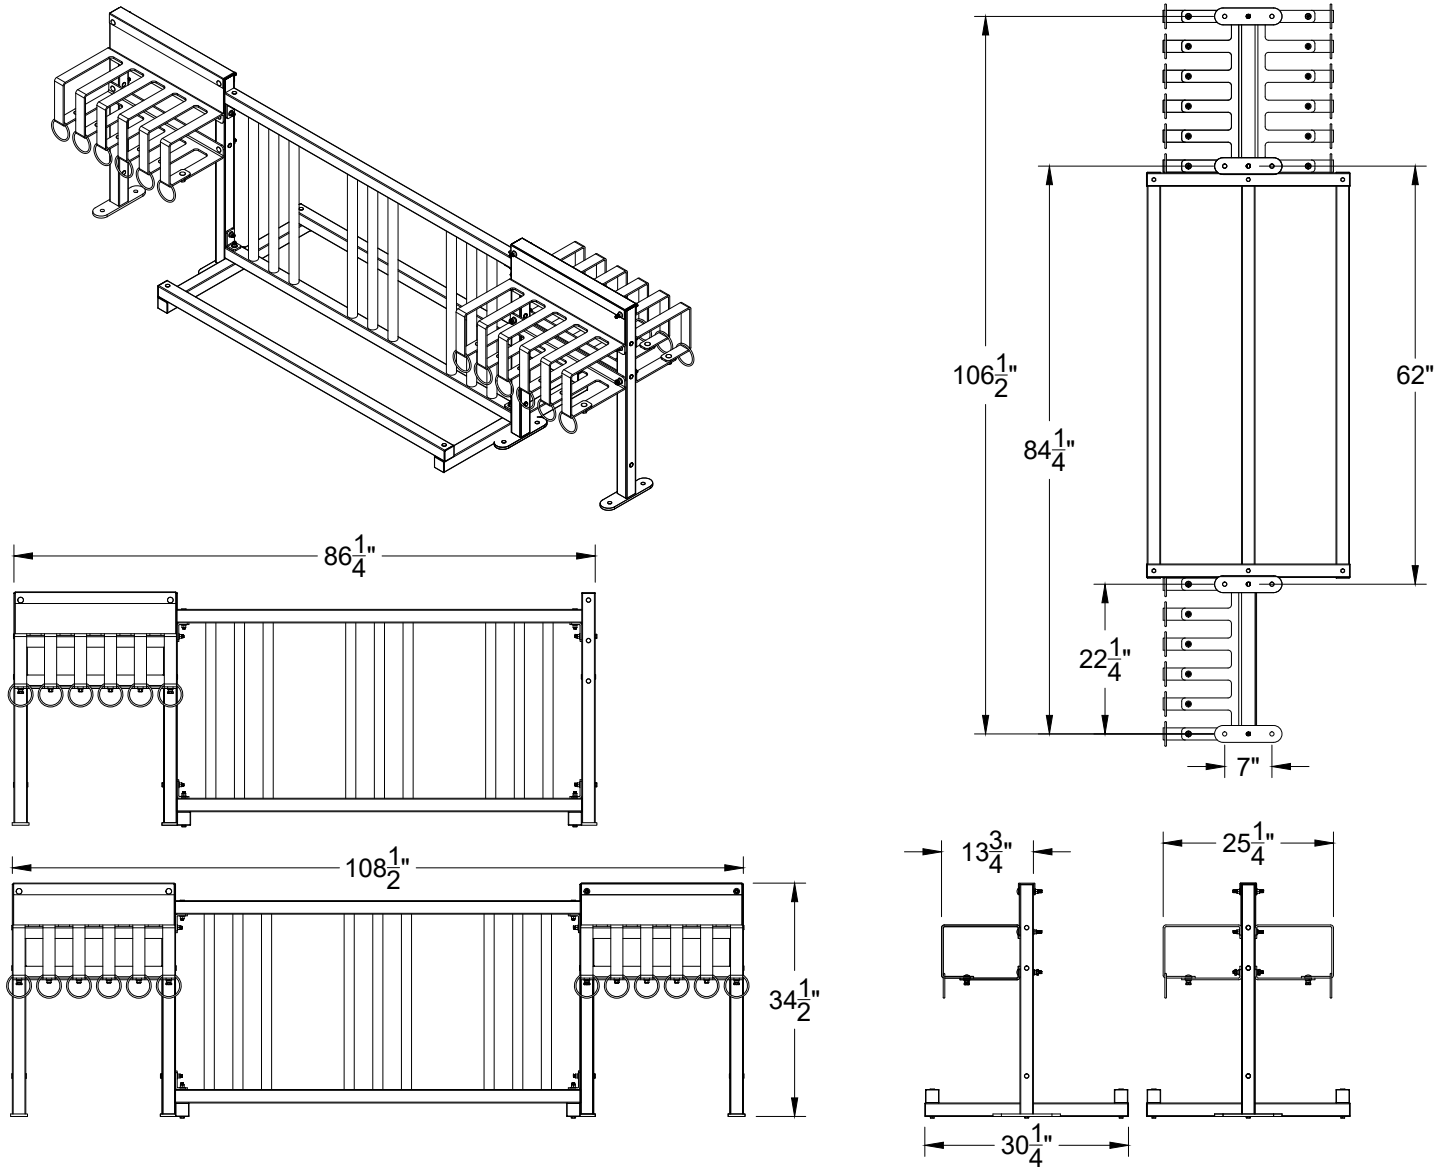

Bike-Brute Combo Rack Specifications

All dimension are given with +/- 1/4".

Bike-Brute Combo Rack Specifications

All dimension are given with +/- 1/4".