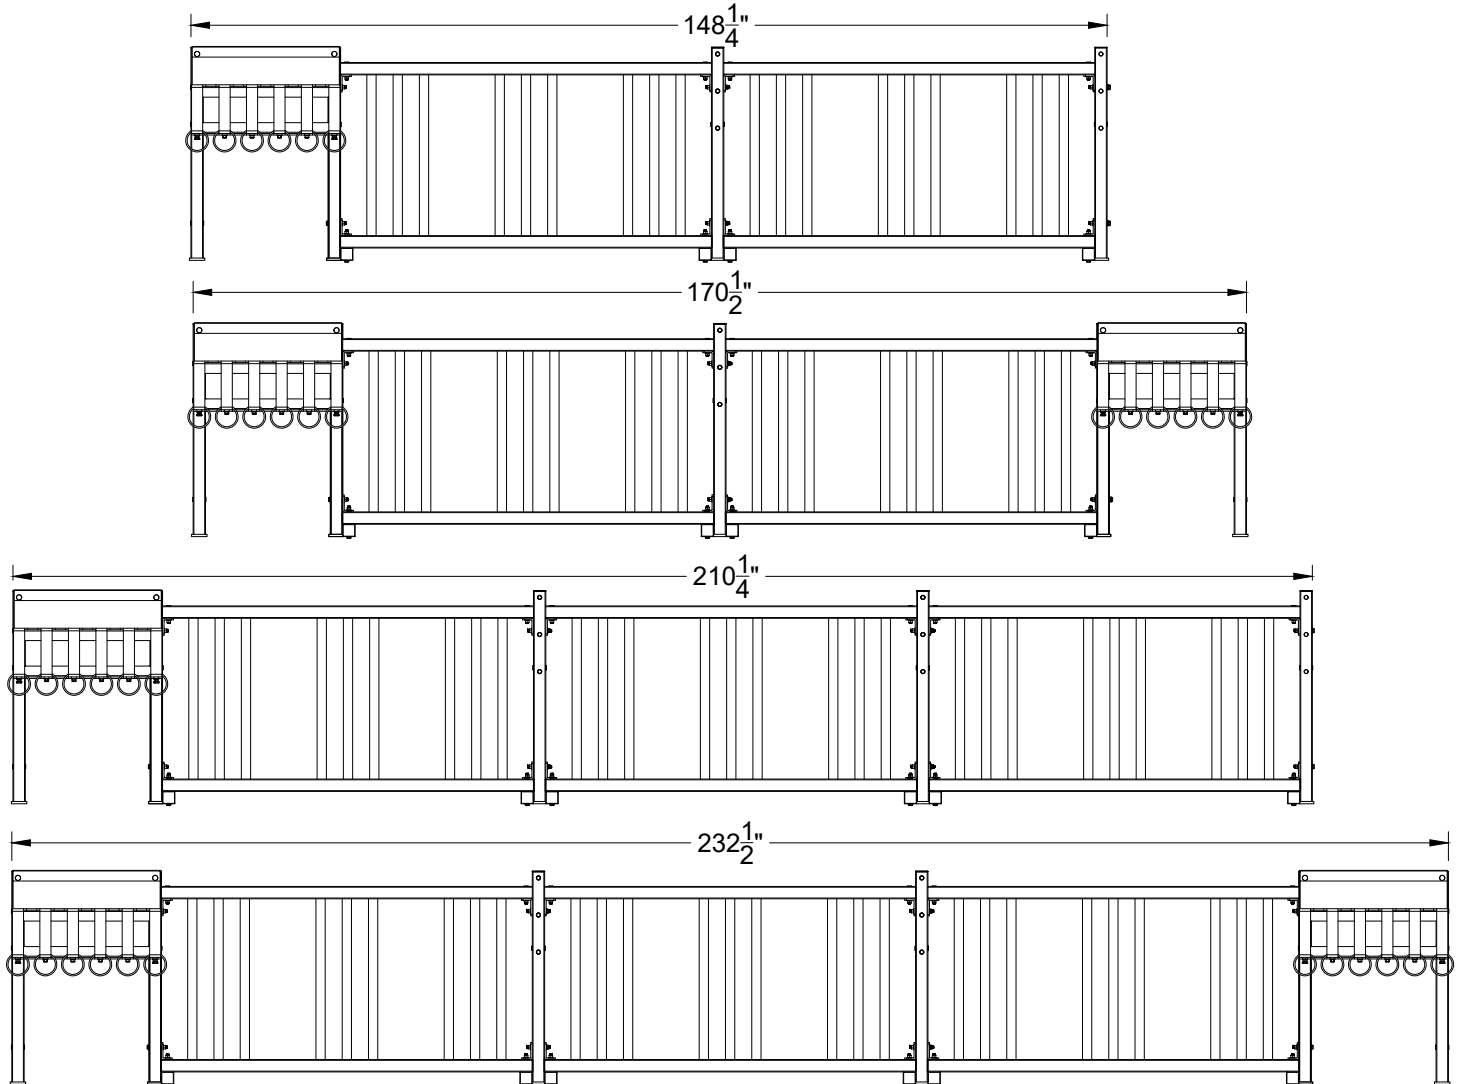

Bike-Brute Combo Rack Specifications

All dimension are given with +/- 1/4".

Bike-Brute Combo Rack Specifications

All dimension are given with +/- 1/4".