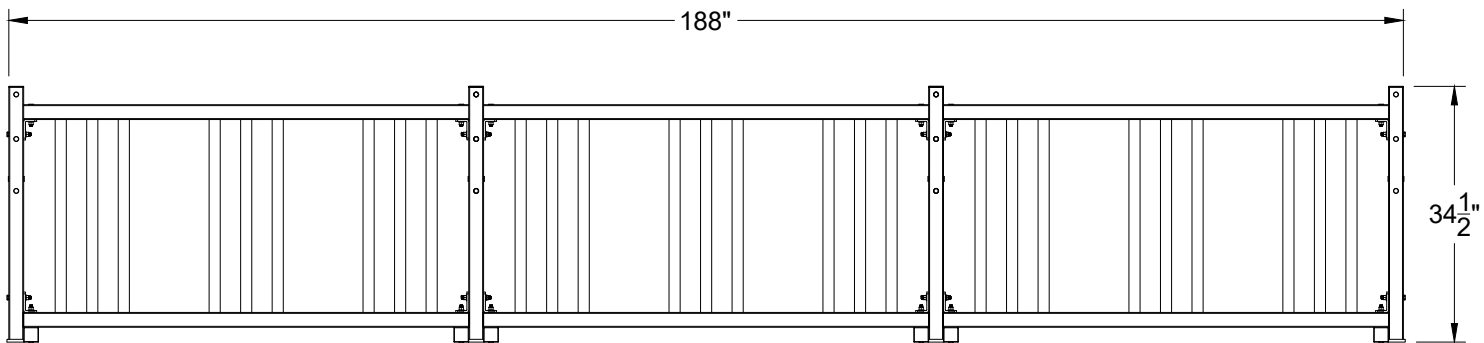

Bike Rack Specifications

All dimension are given with +/- 1/4".

Bike Rack Specifications

All dimension are given with +/- 1/4".