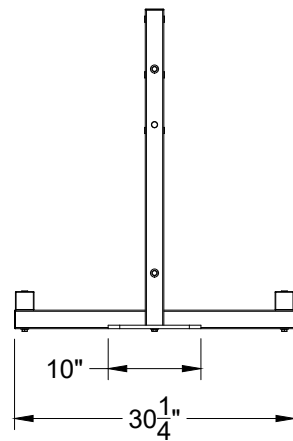

Bike Rack Specifications

All dimension are given with +/- 1/4".

Bike Rack Specifications

All dimension are given with +/- 1/4".