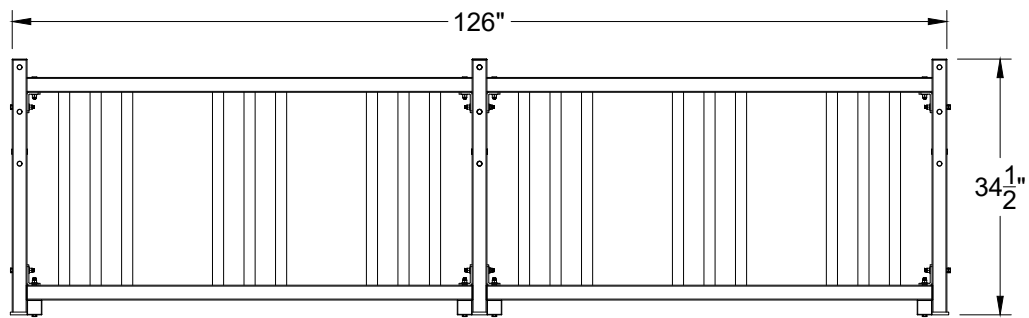

Bike Rack Specifications

All dimension are given with +/- 1/4".

Bike Rack Specifications

All dimension are given with +/- 1/4".