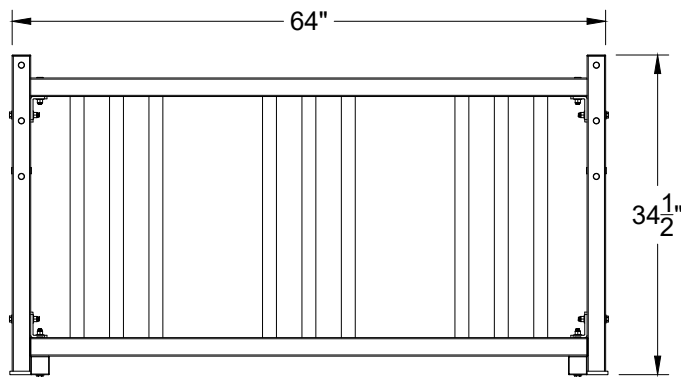

Bike Rack Specifications

All dimension are given with +/- 1/4".

Bike Rack Specifications

All dimension are given with +/- 1/4".