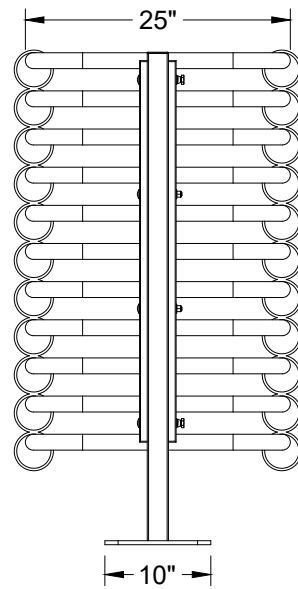

## Spartan 20 Tall Double Specifications

All dimension are given with +/- 1/4".