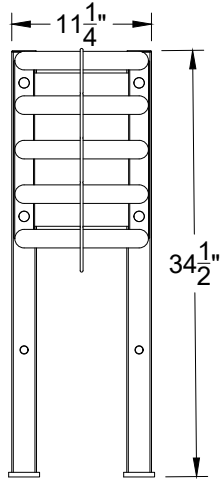

Spartan 8 Short Double Specifications

All dimension are given with +/- 1/4".