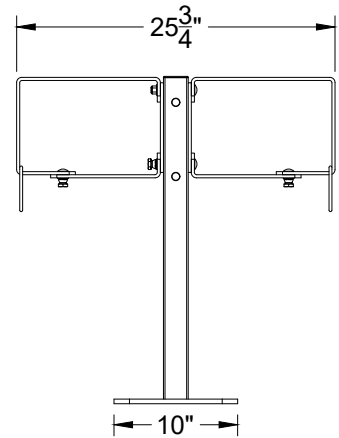

Brute 10, 12 and Eco 12 Double Sided Specifications (10 Shown)

All dimension are given with +/- 1/4".