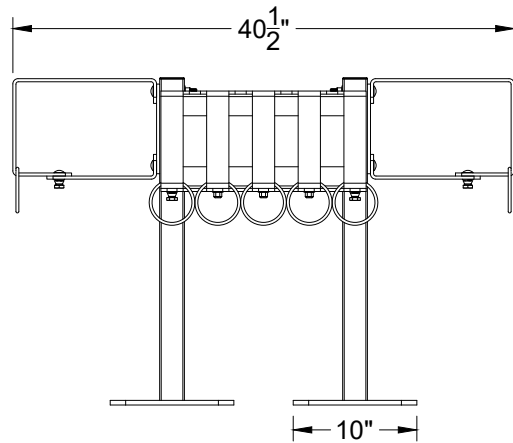

Brute 16 Cube Specifications

All dimension are given with +/- 1/4".