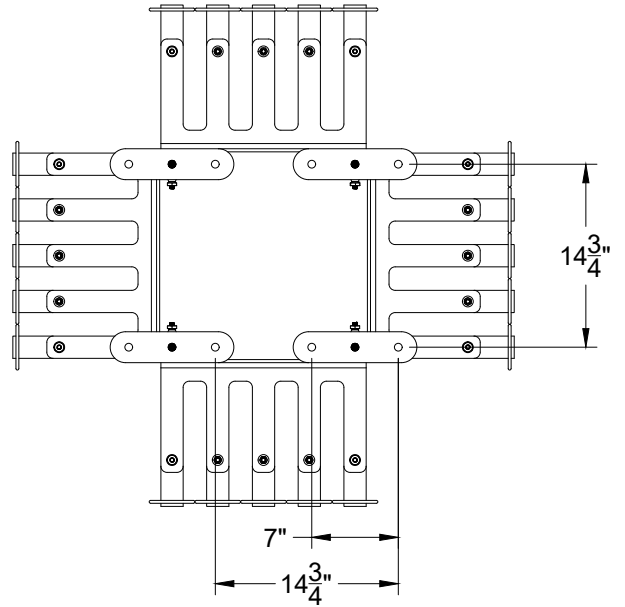

Brute 16 Cube Specifications

All dimension are given with +/- 1/4".