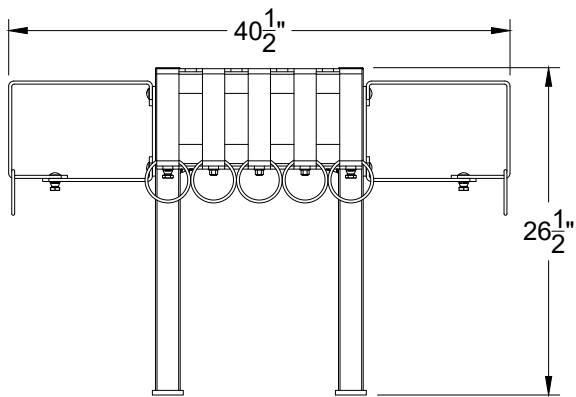

Brute 16 Cube Specifications

All dimension are given with +/- 1/4".