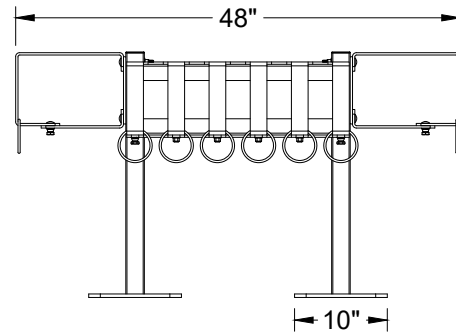

Brute 20 and 24 Cube Specifications (20 Shown)

All dimension are given with +/- 1/4".