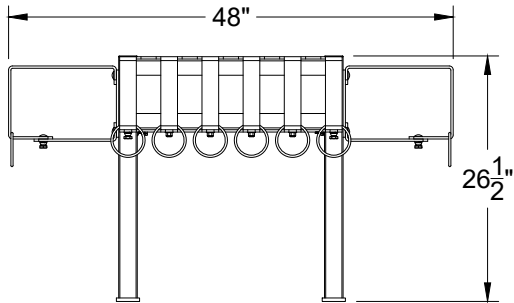

Brute 20 and 24 Cube Specifications (20 Shown)

All dimension are given with +/- 1/4".