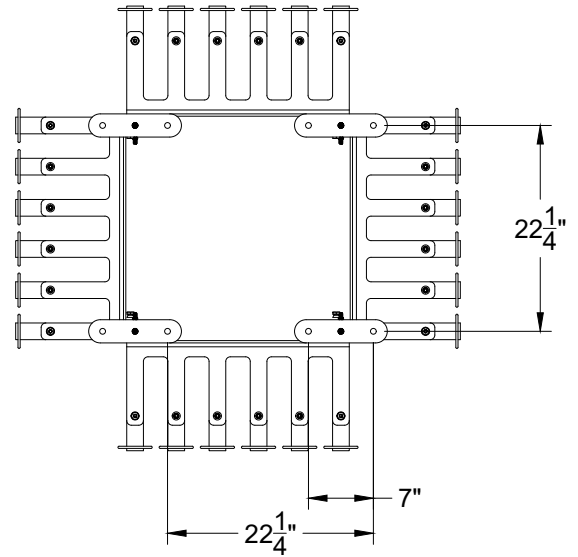

Brute 20 and 24 Cube Specifications (20 Shown)

All dimension are given with +/- 1/4".