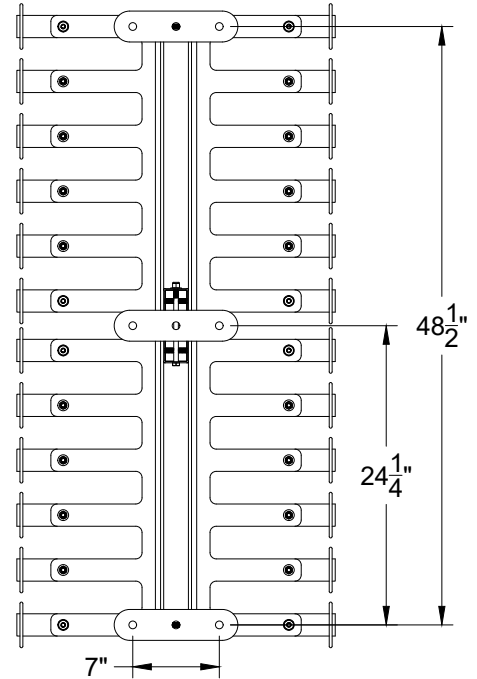

## Brute 20 and 24 Double Sided Specifications (20 Shown)

All dimension are given with +/- 1/4".