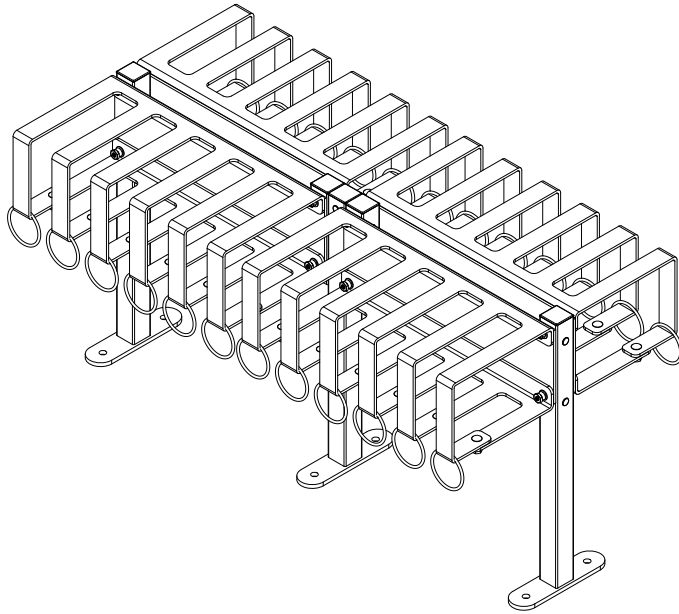

## Brute 20 and 24 Double Sided Specifications (20 Shown)

All dimension are given with +/- 1/4".