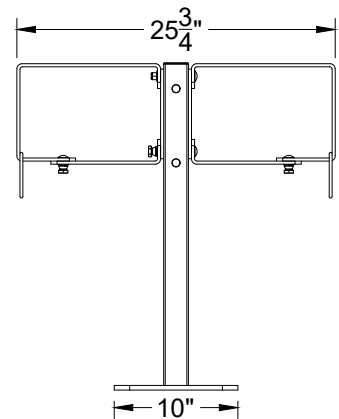

## Brute 20 and 24 Double Sided Specifications (20 Shown)

All dimension are given with +/- 1/4".