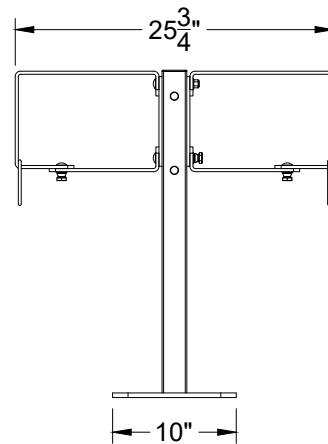

Brute 8 Double Sided Specifications

All dimension are given with +/- 1/4".