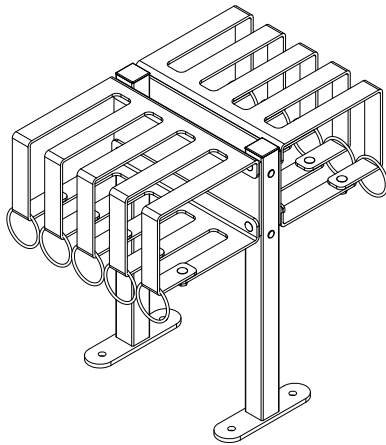

Brute 8 Double Sided Specifications

All dimension are given with +/- 1/4".