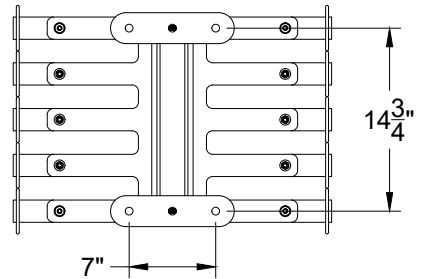

Brute 8 Double Sided Specifications

All dimension are given with +/- 1/4".