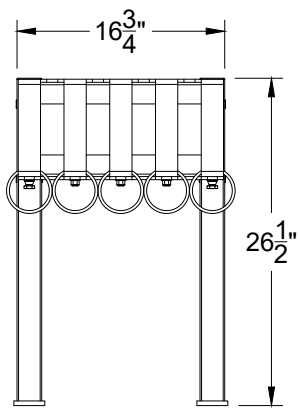

Brute 8 Double Sided Specifications

All dimension are given with +/- 1/4".