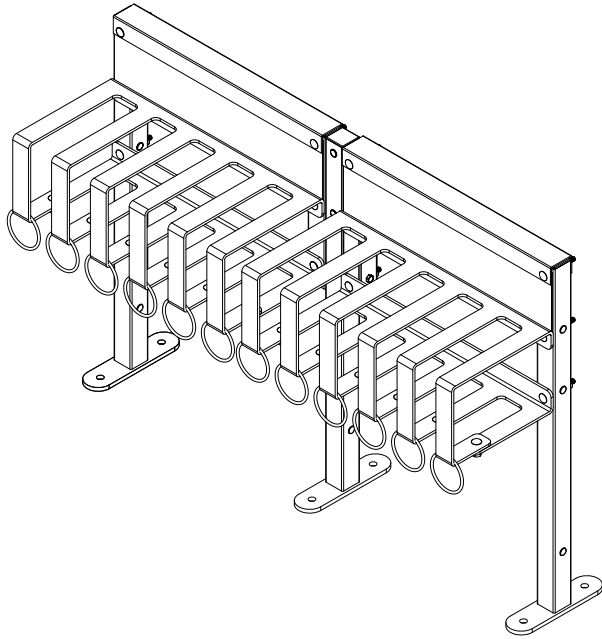

Premium Brute 10 and 12 Single Sided Specifications (10 Shown)

All dimension are given with +/- 1/4".