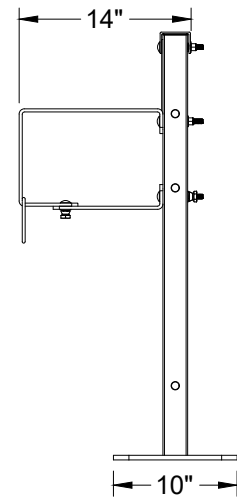

Premium Brute 10 and 12 Single Sided Specifications (10 Shown)

All dimension are given with +/- 1/4".