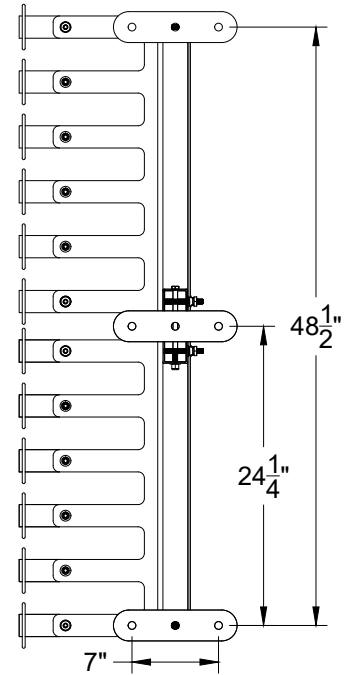

Premium Brute 10 and 12 Single Sided Specifications (10 Shown)

All dimension are given with +/- 1/4".