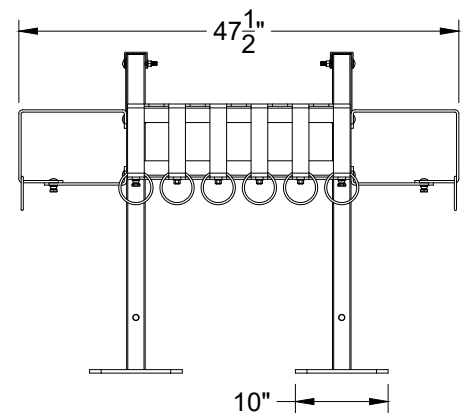

## Premium Brute 20 and 24 Cube Specifications (20 Shown)

All dimension are given with +/- 1/4".