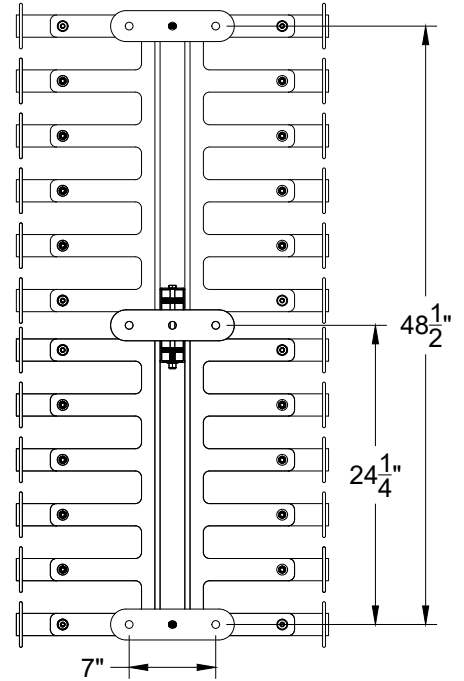

Premium Brute 20 and 24 Double Sided Specifications (20 Shown)

All dimension are given with +/- 1/4".