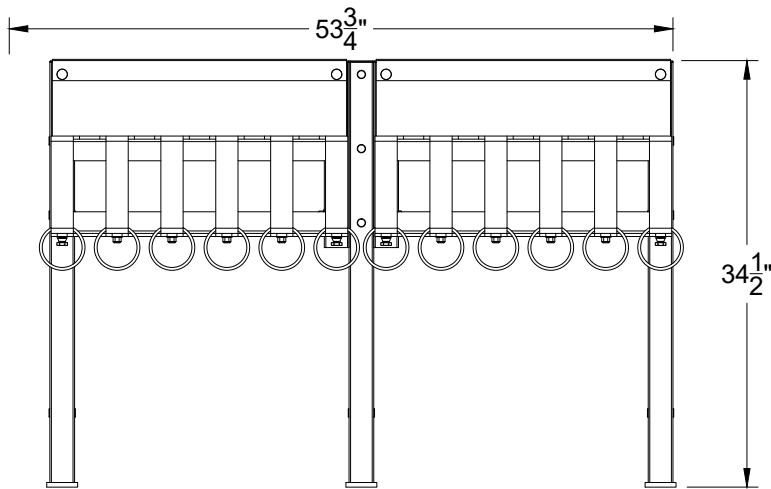

Premium Brute 20 and 24 Double Sided Specifications (20 Shown)

All dimension are given with +/- 1/4".