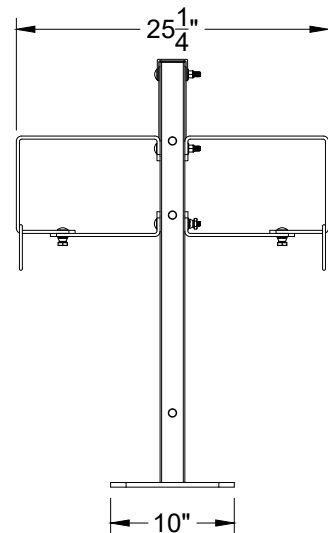

Premium Brute 20 and 24 Double Sided Specifications (20 Shown)

All dimension are given with +/- 1/4".