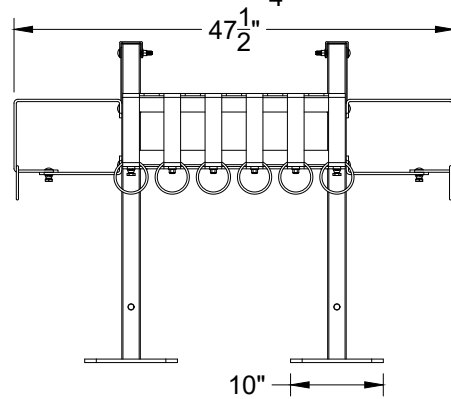

Premium Brute 30 and 36 Rectangle Specifications (30 Shown)

All dimension are given with +/- 1/4".