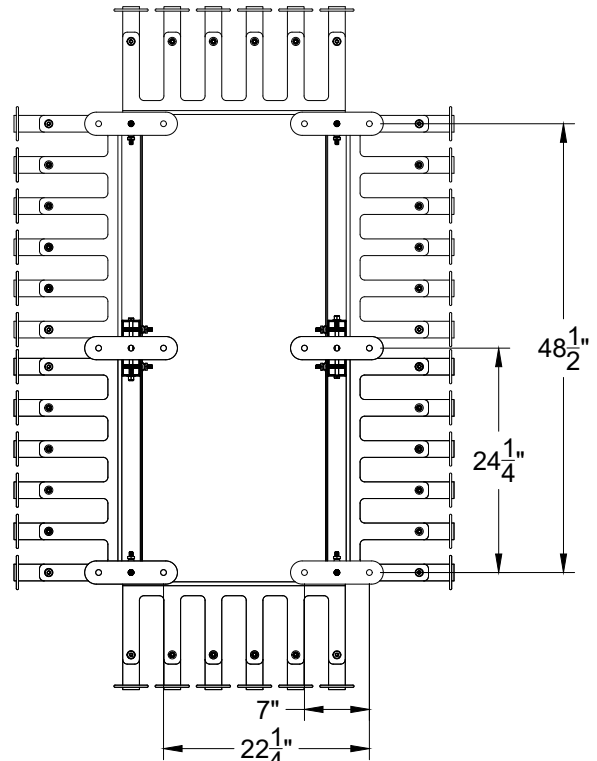

Premium Brute 30 and 36 Rectangle Specifications (30 Shown)

All dimension are given with +/- 1/4".