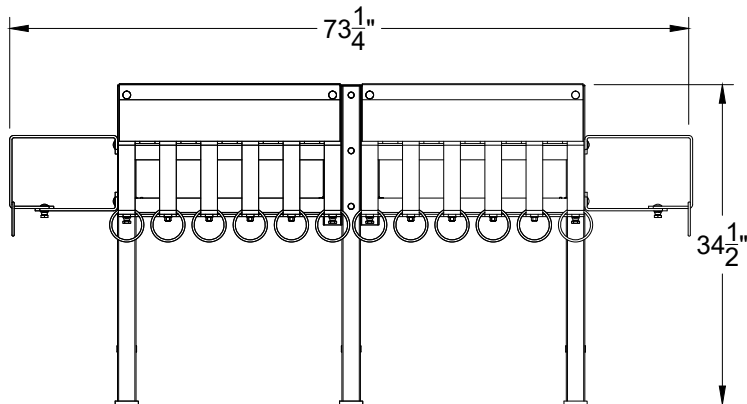

Premium Brute 30 and 36 Rectangle Specifications (30 Shown)

All dimension are given with +/- 1/4".