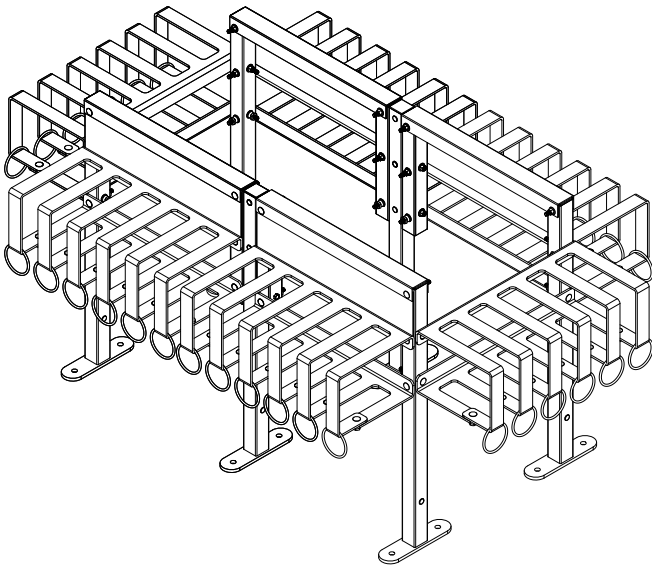

Premium Brute 30 and 36 Rectangle Specifications (30 Shown)

All dimension are given with +/- 1/4".